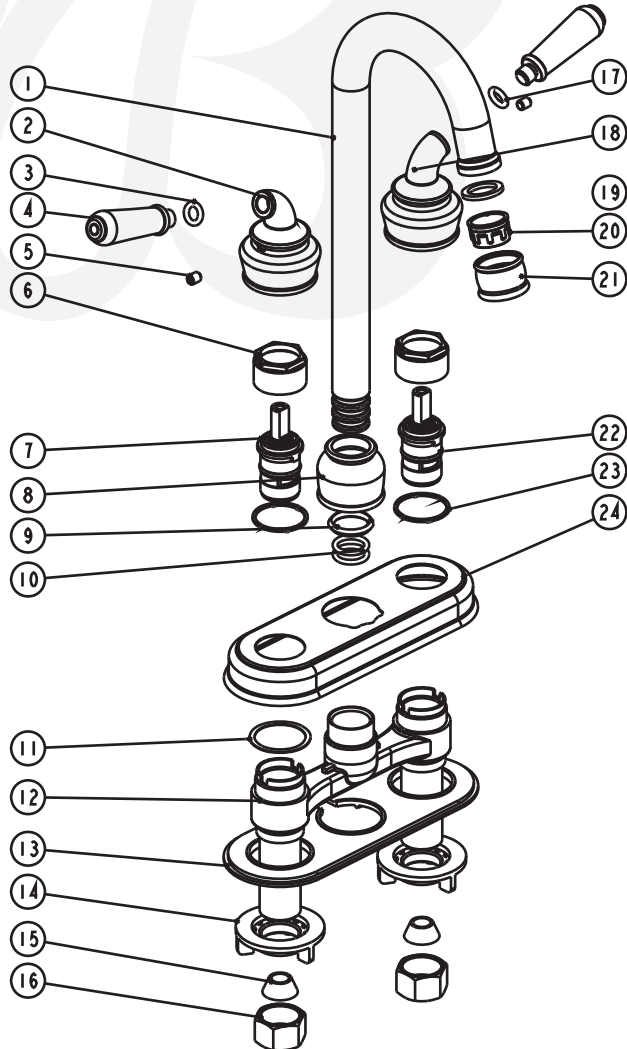

W9120601, W9120629 - Bar Faucet

Description

- Lever handles
- CYPRESS 4" center set bar faucet
- 360 deg swing angle, high brass tubular spout
- 90 Deg turn ceramic disc cartridges
- 1/2" NPS connections
- 1.5 GPM ASME Compliant

Colors / Finishes

- W9120601 - Chrome
- W9120629 - Satin Nickel

**BREAK DOWN
Component Parts List**

NO.	Part No	Qty
01	CTPB0506	1
02	CTCZ0183	1
03	CTRR0155-XR	1
04	CTHP0035	2
05	CTST0117	2
06	CTNZ0004	2
07	ATBA0128	1
08	CTNP0049	1
09	CTRP0007	1
10	CTRR0023	2
11	CTWT0076	2
12	ATBY0192	1
13	CTKP0030	1
14	CTNP0011	2
15	CTWR0020	2
16	CTNB0018	2
17	CTRR0155-XL	1
18	CTCZ0182	1
19	CTWR0021	1
20	ATBX0040	1
21	CTXP0017	1
22	ATBA0127	1
23	CTWP0075	2
24	CTCT0058	1

Item Number	Type	Date
W9120601, W9120629	Bar faucet	6-30-2021