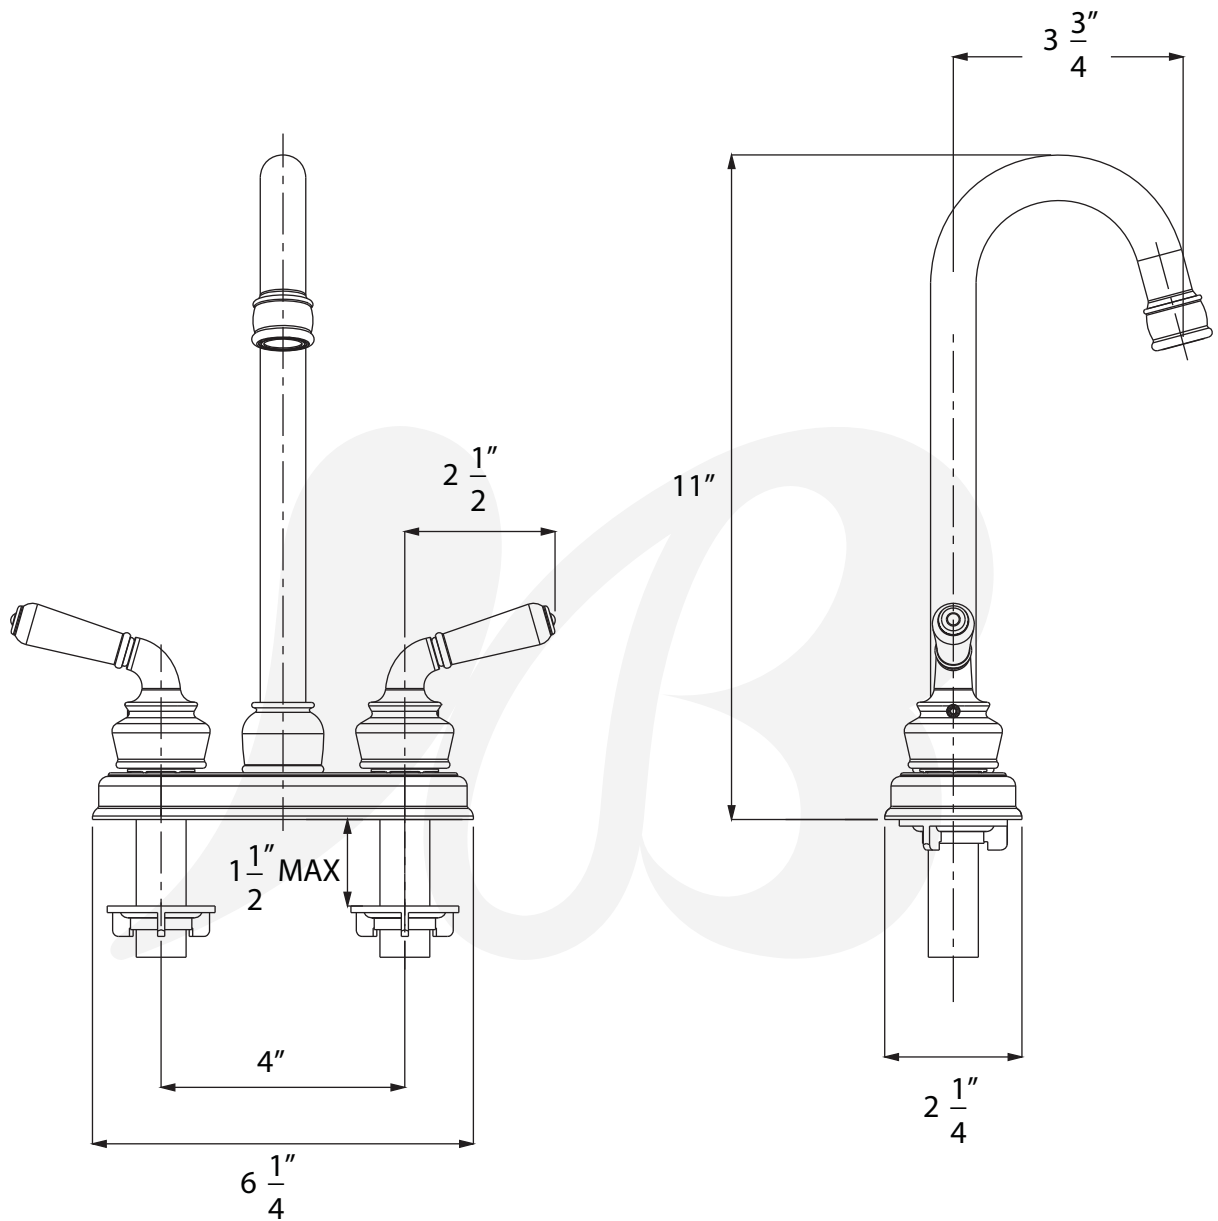

W9120601, W9120629 - Bar Faucet

Description

- Lever handles
- CYPRESS 4" center set bar faucet
- 360 deg swing angle, high brass tubular spout
- 90 Deg turn ceramic disc cartridges
- 1/2" NPS connections
- 1.5 GPM ASME Compliant

Colors / Finishes

- W9120601 - Chrome
- W9120629 - Satin Nickel

**BREAK DOWN
Component Parts List**

NO.	Part No	Qty
01	CTPB0506	1
02	CTCZ0183	1
03	CTRR0155-XR	1
04	CTHP0035	2
05	CTST0117	2
06	CTNZ0004	2
07	ATBA0128	1
08	CTNP0049	1
09	CTRP0007	1
10	CTRR0023	2
11	CTWT0076	2
12	ATBY0192	1
13	CTKP0030	1
14	CTNP0011	2
15	CTWR0020	2
16	CTNB0018	2
17	CTRR0155-XL	1
18	CTCZ0182	1
19	CTWR0021	1
20	ATBX0040	1
21	CTXP0017	1
22	ATBA0127	1
23	CTWP0075	2
24	CTCT0058	1

Item Number	Type	Date
W9120601, W9120629	Bar faucet	6-30-2021